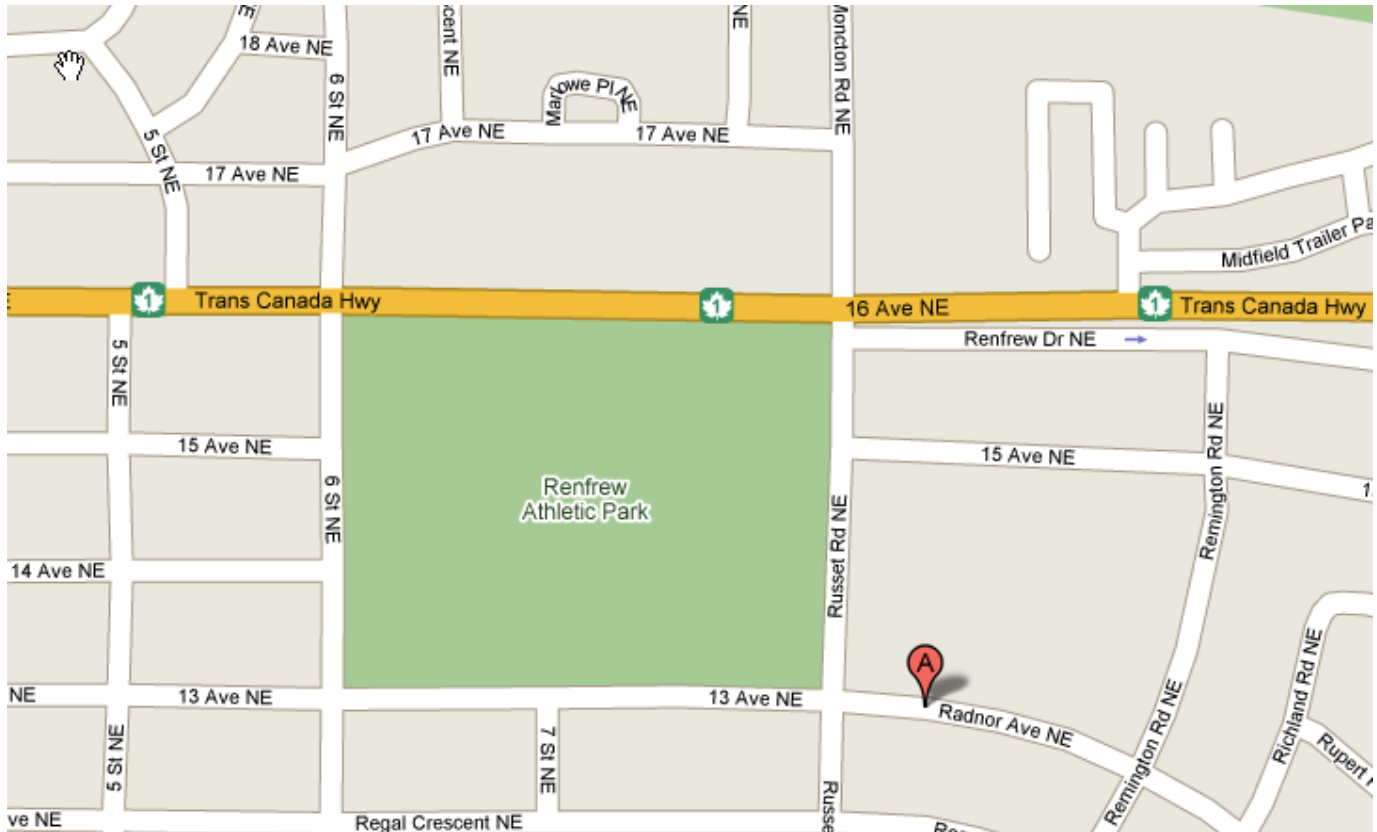

Transportation Schedule

Camp Kasota West

Transportation provided to and from **Camp Kasota West**.

Bus departs from
RENFREW UNITED CHURCH
956 Radnor Avenue NE

PLEASE BE PROMPT
IN PICKING UP
YOUR CHILDREN

Directions:

- Turn South off 16 Ave NE at Russet Rd turn left on Radnor Ave and proceed to Church. “A” on the map above indicates church location.

Departure Times:

- Bus loading commences **Monday** at **8:45 AM** from Renfrew United and departs promptly at **9:15 AM**