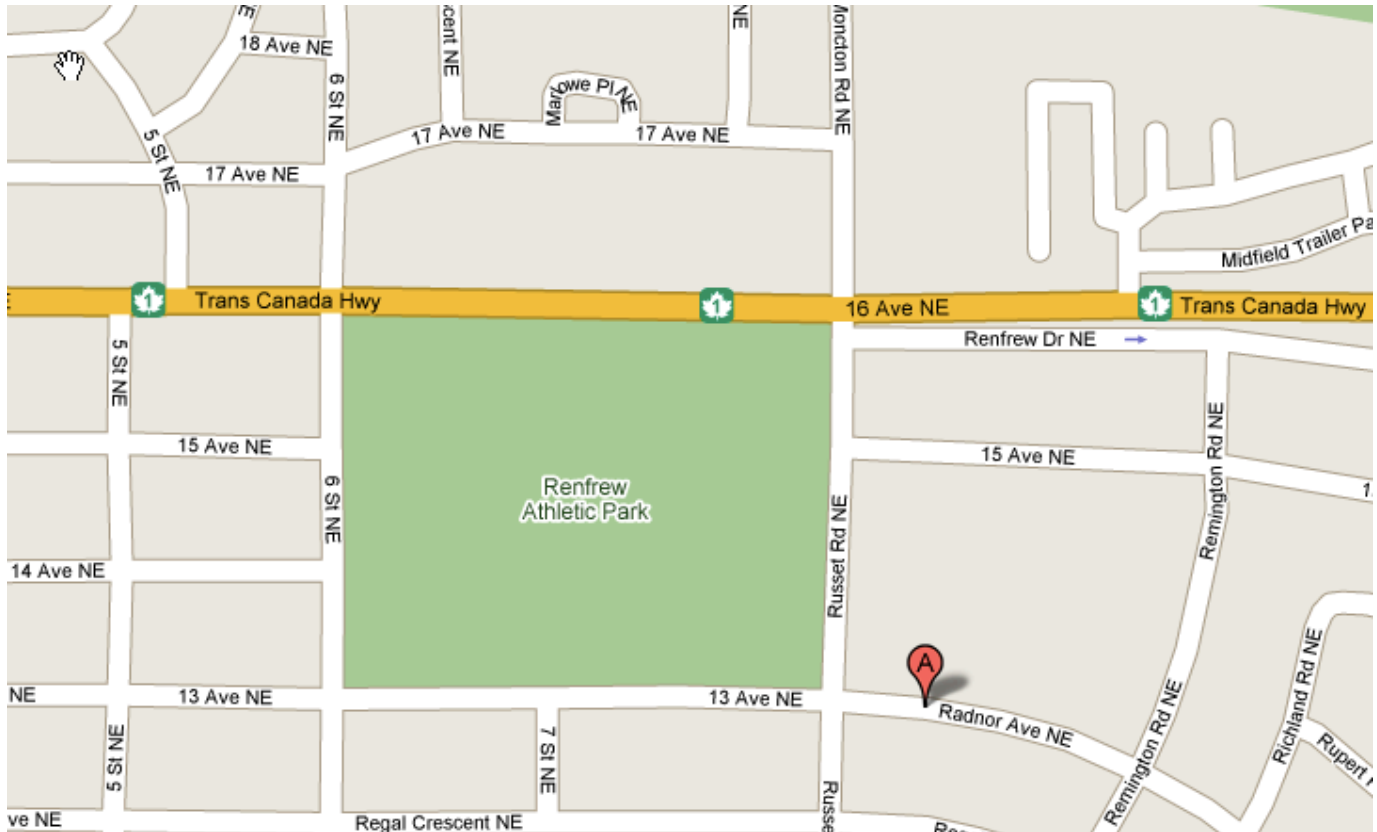

Transportation Schedule

Camp Kasota West

Transportation provided to and from Camp Kasota West.

Bus departs from
RENFREW UNITED CHURCH
956 Radnor Avenue NE

PLEASE BE PROMPT
IN PICKING UP
YOUR CHILDREN

Directions:

- Turn South off 16 Ave NE at Russet Rd turn left on Radnor Ave and proceed to Church. "A" on the map above indicates church location.

Departure Times:

- Bus loading commences **Monday** at **8:45 AM** from Renfrew United and departs promptly at **9:15 AM**

CAMPS 1, 3, & 6 Please Note the following departure times:

- Bus Departs **Wednesday** (Camp 1) & **Tuesday** (Camps 3 & 6) at **9:15 AM**

Arrival Times:

- Bus arrives from camp, **Saturday**, at approximately **12:30 PM** at **Renfrew United Church, Calgary.**