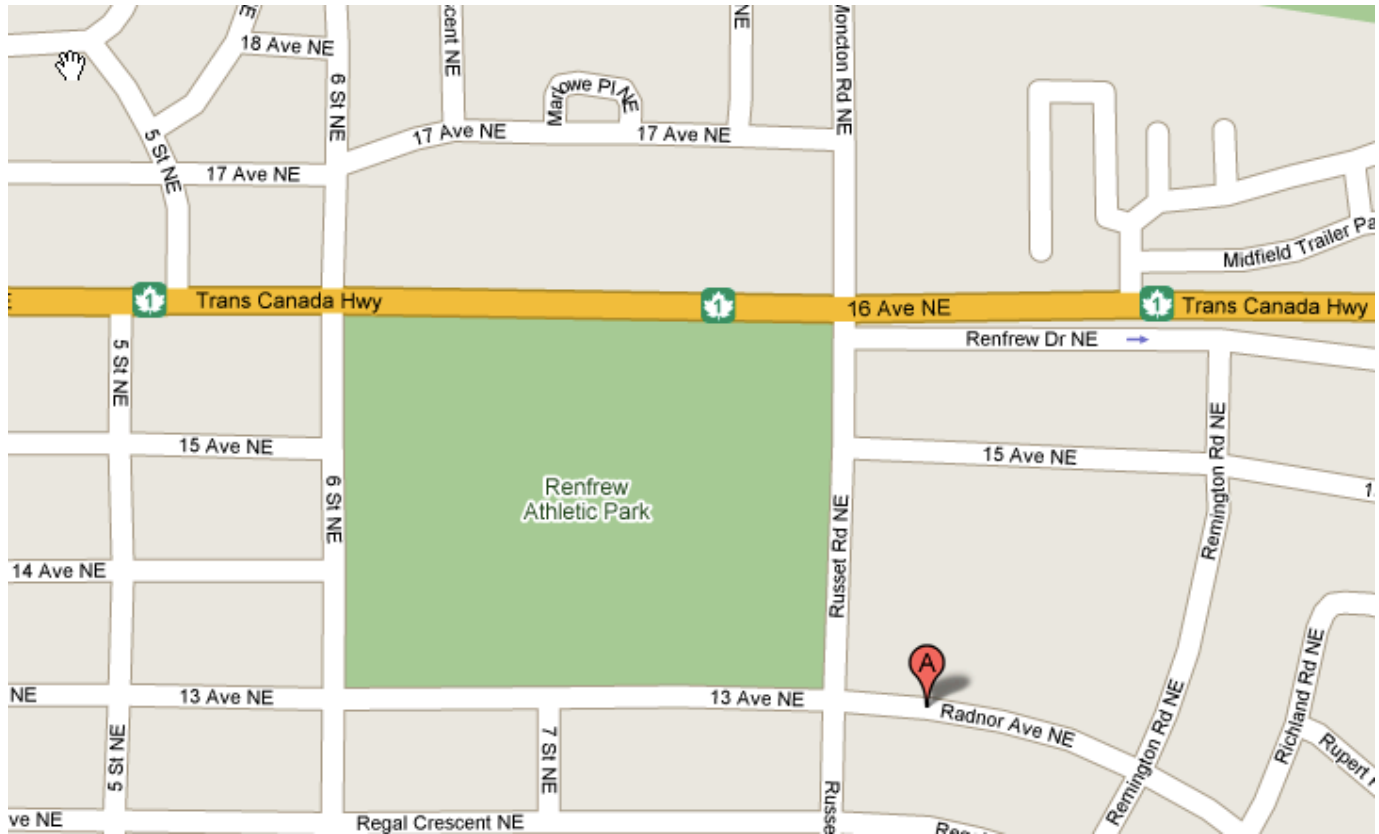

Transportation Schedule

Camp Kasota West

Transportation provided to and from Camp Kasota West.

Bus departs from
RENFREW UNITED CHURCH
956 Radnor Avenue NE

PLEASE BE PROMPT
IN PICKING UP
YOUR CHILDREN

Directions:

- Turn South off 16 Ave NE at Russet Rd turn left on Radnor Ave and proceed to Church. "A" on the map above indicates church location.

Departure Times:

- Bus loading commences **Monday** at **8:45 AM** from Renfrew United and departs promptly at **9:15 AM**

CAMPS 1, 4, & 6 Please Note the following departure times:

- Bus Departs Tuesday (Camps 1, 4 & 6) at 9:15 AM

Arrival Times:

- Bus arrives from camp, **Saturday**, at approximately **12:30 PM** at Renfrew United Church, Calgary.